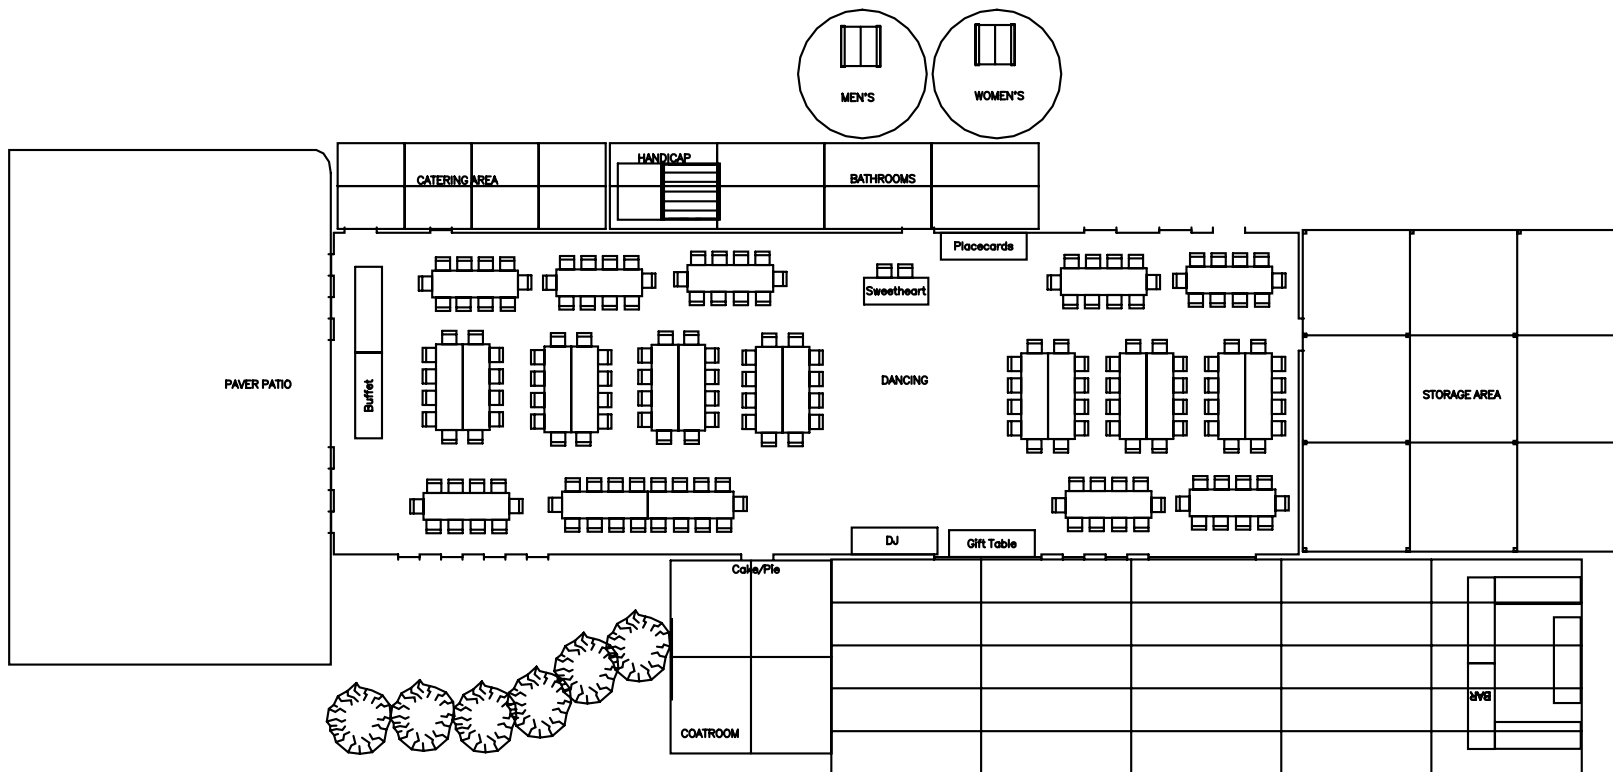

Twin Silos
Approx 180 guests

0 10 20 30
Feet